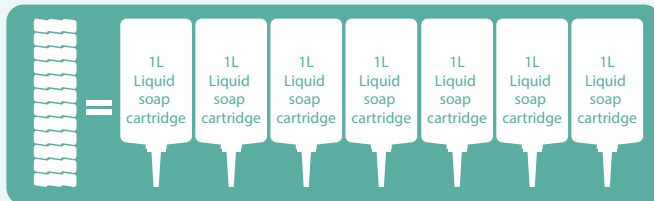

Why distributors love LESSEAU

1 Be the market leaders with award winning concept and patented technology

= Stylish captive system for repeat customer orders (€€€)

2 Smaller and lighter hand wash bars (95% less water transported)