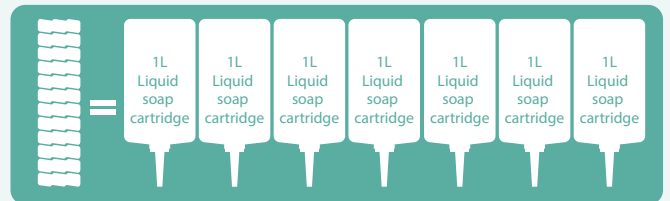

Why distributors love LESSEAU

1 Be the market leaders with award winning concept and patented technology

= Stylish captive system for repeat customer orders (€€€)

2 Smaller and lighter hand wash bars (95% less water transported)

= Much less storage space and transport costs (1 vs 38 pallets)

3 Reduce your Carbon footprint (12kg CO2 savings per dispenser per year!!)

= Meet your sustainability targets (lead the way in sustainability for Hand Hygiene)

LESSEAU Hand Wash Bars more than hand wash.

- Rich, creamy lather delivers a premium, memorable user experience
- No plastic packaging and no liquid-soap residue
- Up to 600 activations per bar, reducing refill frequency
- Compact format lowers CO₂ emissions in storage and transport
- Supports ESG and sustainability targets without compromising performance

Ready to transform your hygiene experience?

Explore the dispenser and product range at sales.solenis.com/lesseau

For any FOL Manual Dispenser requirements, please contact your Diversey Account Manager.